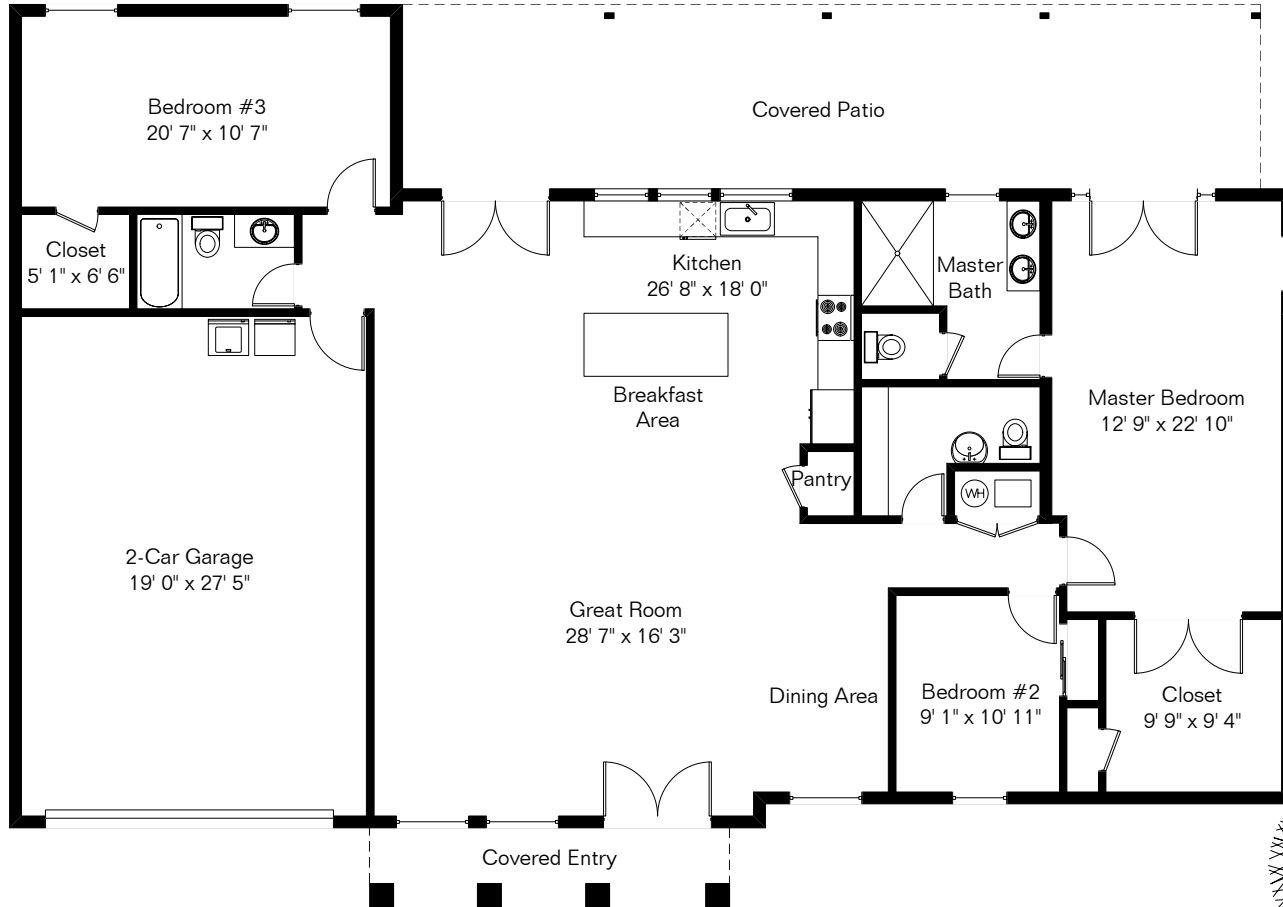

The square footages and room size information are deemed to be reliable but are not guaranteed and should be independently verified. This drawing is for marketing purposes only.

3716 E Guthrie Mountain Place

Site Visit September 2021

0 ft. 6 ft. 10 ft. 20 ft.

Copyright 2021 Floor Plans First! LLC

All Rights Reserved.

Living Area 2,155 Sq Ft

Garage 564 Sq Ft

Floor Plans First!
See the Floor Plan First!

FloorPlansFirst.com
(520) 881-1500